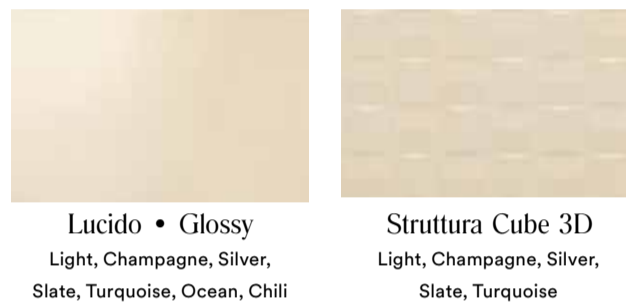

13 MMV4 Pottery Decoro Azulejo 25x76

14 MMUX Pottery Turquoise 25x76

Colori · Colours

Superfici · Surfaces

Decori · Decors

Mosaico 30x30 (1)
MMV7 Light **MMVA** Turquoise
MMV6 Champagne **MMVC** Ocean
MMV8 Silver **MMV5** Chili
MMV9 Slate